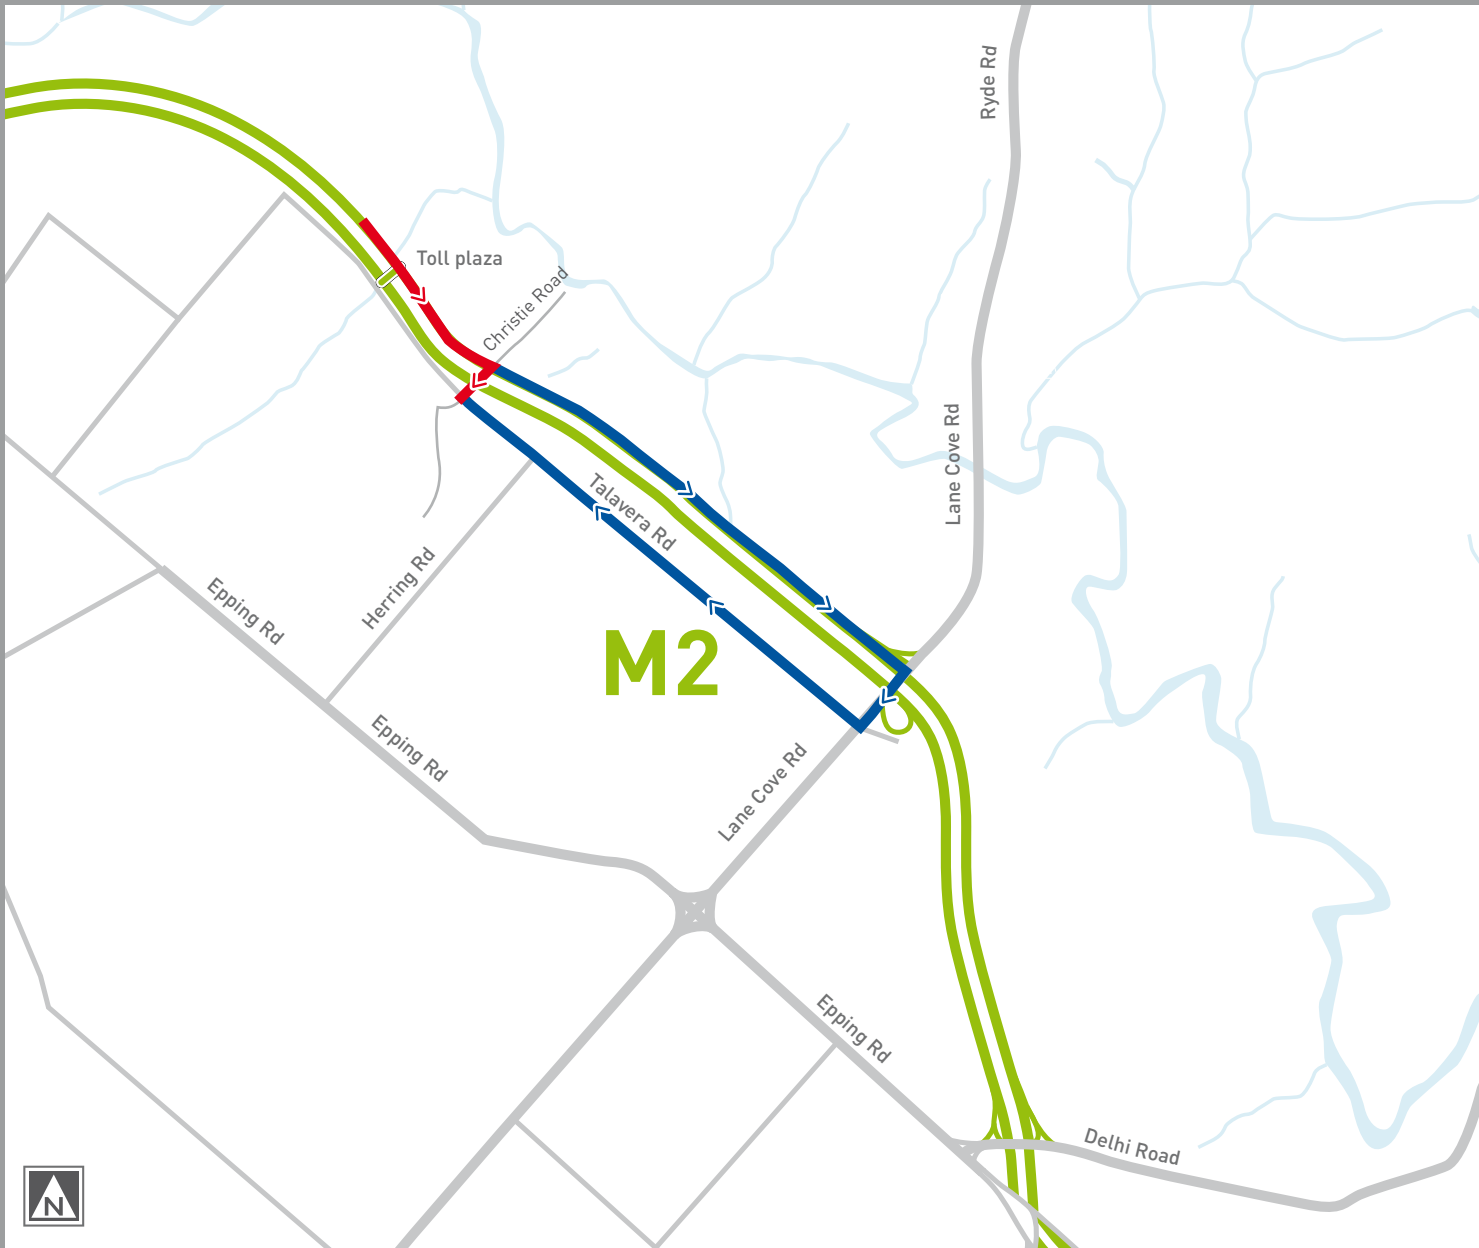

TRAFFIC FLOW IMPACT →

Christie Road ramp closure

Legend

- M2 Motorway
- Detour route
- Closed
- Main road
- M7 Motorway

← PENNANT HILLS

CITY →